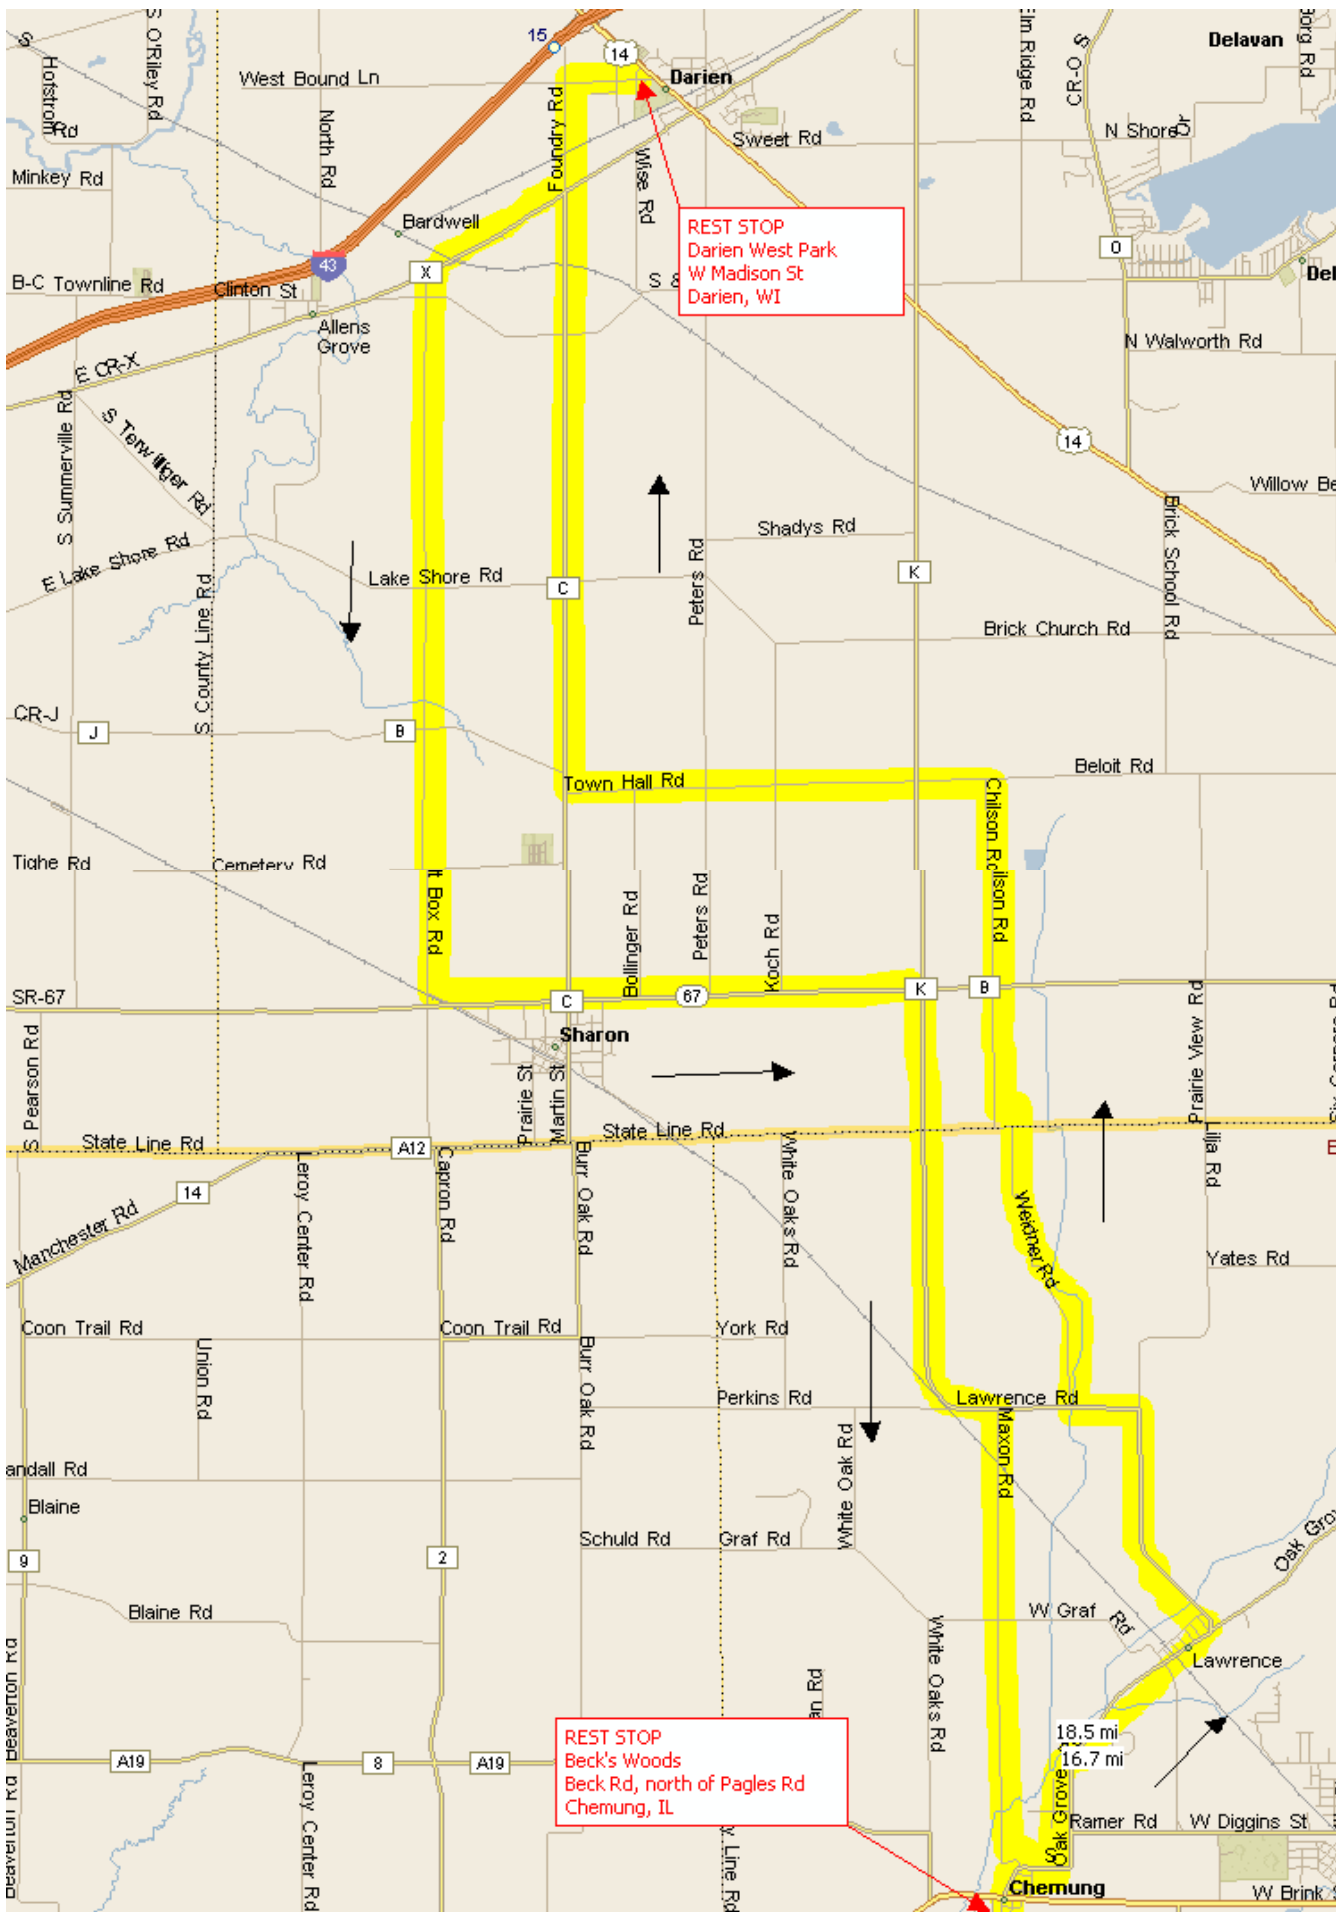

MAP 1

MAP 2

100 mile loop

L	0	Depart Donley's Wild West Town, So. Union Rd, Union, IL
R	0.1	Marengo Rd
Continue	0.1	Road name changes to Beck Rd
L	0.6	Harmony Hill Rd
R	3.6	Harmony Rd
Cross	8	Rte 23
Continue	8.1	Harmony Rd (over I-90)
R	11.8	County Line Rd
L	12	CR-3 [Crawford Rd]
R	12.5	CR-3 [Garden Prairie Rd]
R	14.4	CR-3 [Carlson Rd]
Continue	14.5	Carlson Rd (over I-90)
L	14.6	CR-3 [Carlson Rd]
R	17.4	US 20
R	17.6	Pleasant Rd
Rest Stop	17.6	Pleasant Rd, Garden Prairie Park, Garden Prairie, IL
Reverse	17.7	Pleasant Rd
Cross	17.87	US 20
L	17.7	Station St
R	17.8	CR-3 [Garden Prairie Rd]
L	19.4	Marengo Rd
R	22.4	Russellville Rd
L	27.9	Edson Rd
R	28.6	Beaverton Rd
R	32.3	N Boone School Rd
R	35	CR-2 [Capron Rd]
L	37	Wange Rd
L	39	County Line Rd
R	39.5	Streit Rd
L	40.2	Pagles Rd
L	42.4	Beck Rd
Rest Stop	42.5	Beck Rd, Beck's Woods, Chemung IL

GO TO MAP 2

Rest Stop	81.2	Beck Rd, Beck's Woods, Chemung IL
Reverse	81.2	Beck Rd
L	81.2	Pagles Rd
R	81.3	Island Rd
L	86.8	Bunker Hill Rd
Cross	89.3	SR-23
R	90.9	Menge Rd
Continue	91.2	Road name changes to Deerpass Rd
L	95.6	River Rd
R	97.3	Millstream Rd
Continue	98.1	Road name changes to Dunham Rd
L	100.7	E. Coral Rd
R	101.3	So. Union Rd
	102.2	Arrive Donley's Wild West Town, So Union Rd, Union, IL